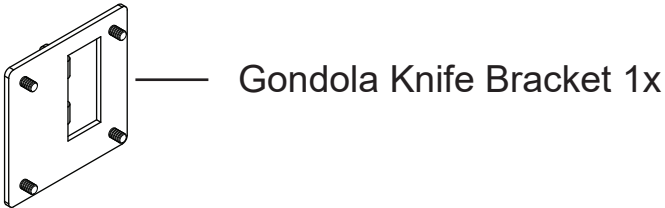

Ullman Wall Mount Aisle Sign With Gondola Mounting Bracket

Copyright © 2018 DGS Retail
(800) 211-9646 Press 1

Part List:

1

2

3

4